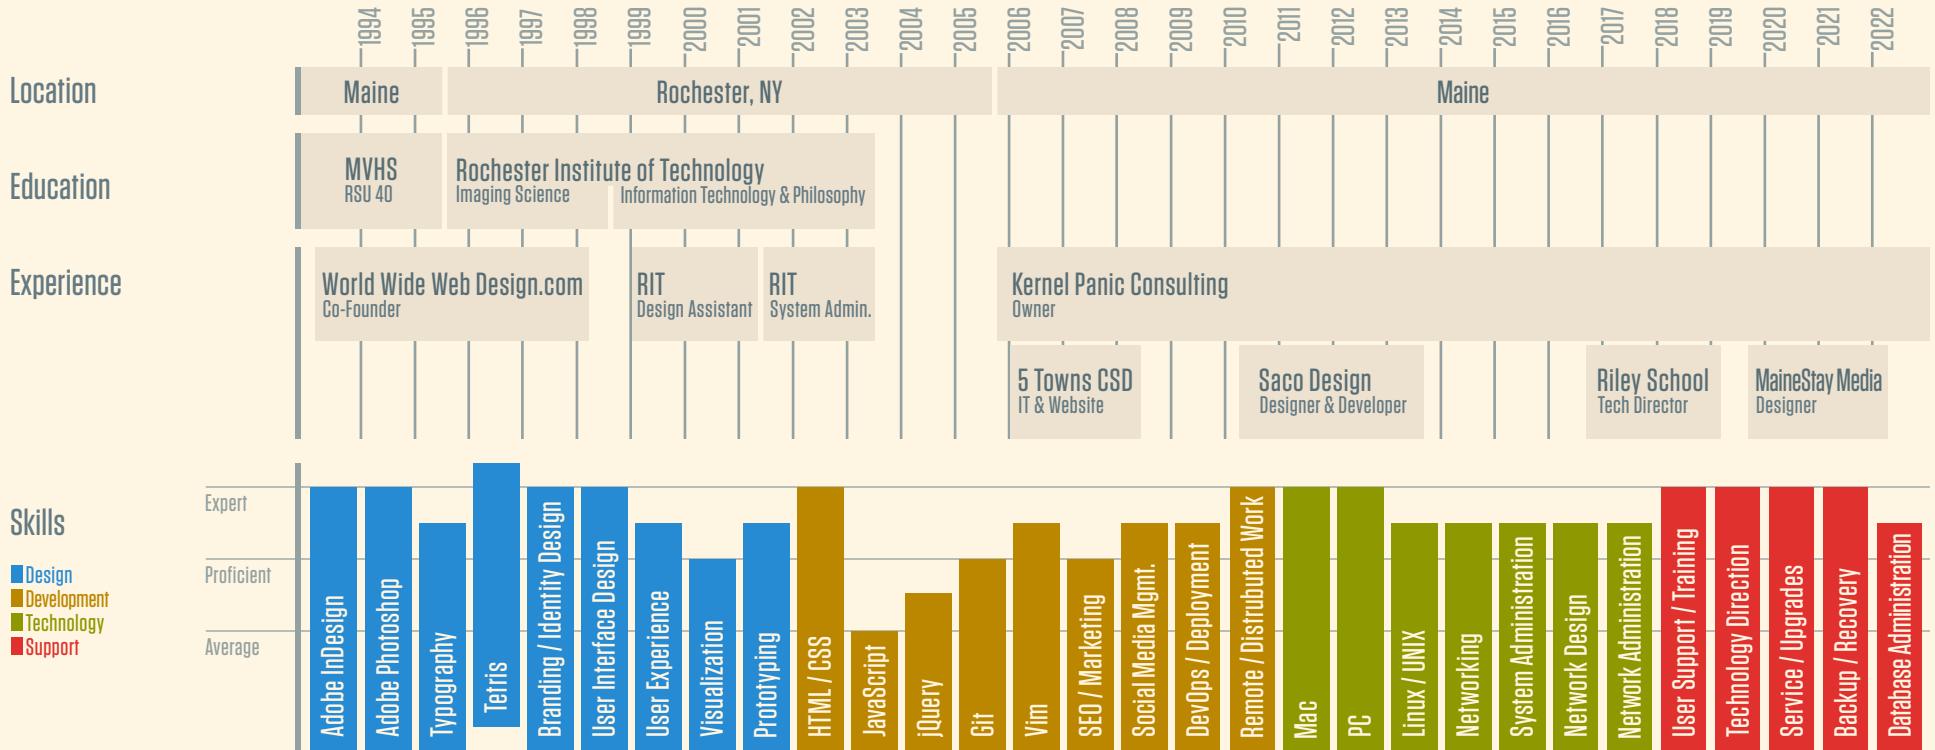

Kim Slawson

Designer & Developer.
 Portfolio at slawson.org.
 Call +1-207-370-7401 or
 email kim@slawson.org.

Personal Statement

Kim is a creative technologist who enjoys distilling complex problems into elegant solutions. ■